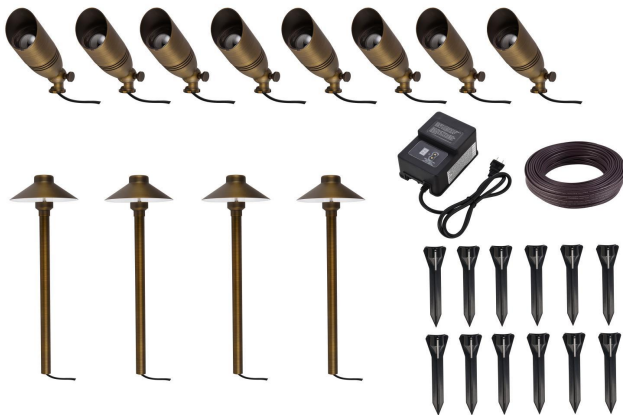

PRODUCT SPECIFICATION SHEET

Landscape collection

Landscape Set 8Spot 4Path 12Spike 1Tran & Wire

Item No:KIT40804
(Antique Brass)

Dimensions

Canopy/Backplate (in)	N/A
Chain/Rod Length	N/A
Length	N/A
Width	Spot:2.25"/Path:6"
Height	Spot:4.875"/Path:18.125"
Maximum Height	N/A

Specifications

Finish	1 Finish
Material	brass and Glass and Plastic
Crystal Color	N/A
Type	Landscape
Hanging Device	N/A
Voltage	12V
Dimmable	No
Warranty	1 Year Limited
Shipment Type	Small Parcel

Bulb / Socket

Socket Type	MR16 /G4
Number of Lights	12
Wattage/Bulb	35W/20W
Included	No

Installation

Indoor/Outdoor	Outdoor
Dry/Wet/Damp	Dry
Weight	26.4 LBS
Wire Length	39"
Safety Rating	N/A
Transformer Wattage	120W

Wire Length 100'

The Collection is composed of Spot light, Path